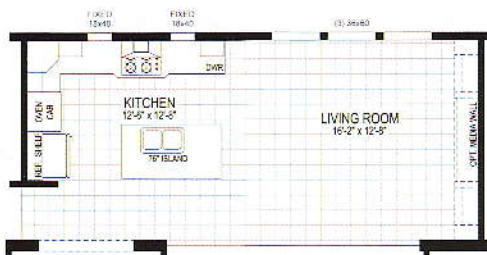

OPTIONAL 4TH BEDROOM
(REPLACES HOME OFFICE)

OPTIONAL BASEMENT STAIRWELL
(NOT AVAILABLE WITH 4TH BEDROOM OPTION)

OPTIONAL FLEX ROOM
(REPLACES HOME OFFICE)
(NOT AVAILABLE WITH BASEMENT STAIRWELL)

OPTIONAL MASTER BATH
w/ 60" CERAMIC SHOWER