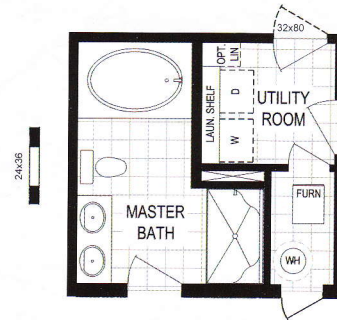

OPTIONAL BASEMENT STAIRWELL

DELUXE MASTER BATH OPTION
w/ DECK TUB & 60" SHOWER