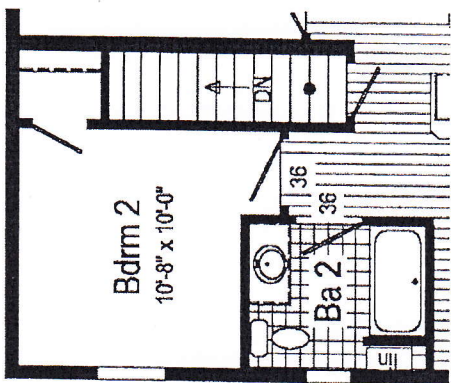

30'

48'

RX860-A 3248 Approx. 1350 Sq. Ft.

Forever Home 2

- = Hitch end of home and box label
- = Std. 4" staggered cabinet/opt 12" staggered
- = 60 inch mobility space
- LVP= Luxury Vinyl Plank
- = Std. can light