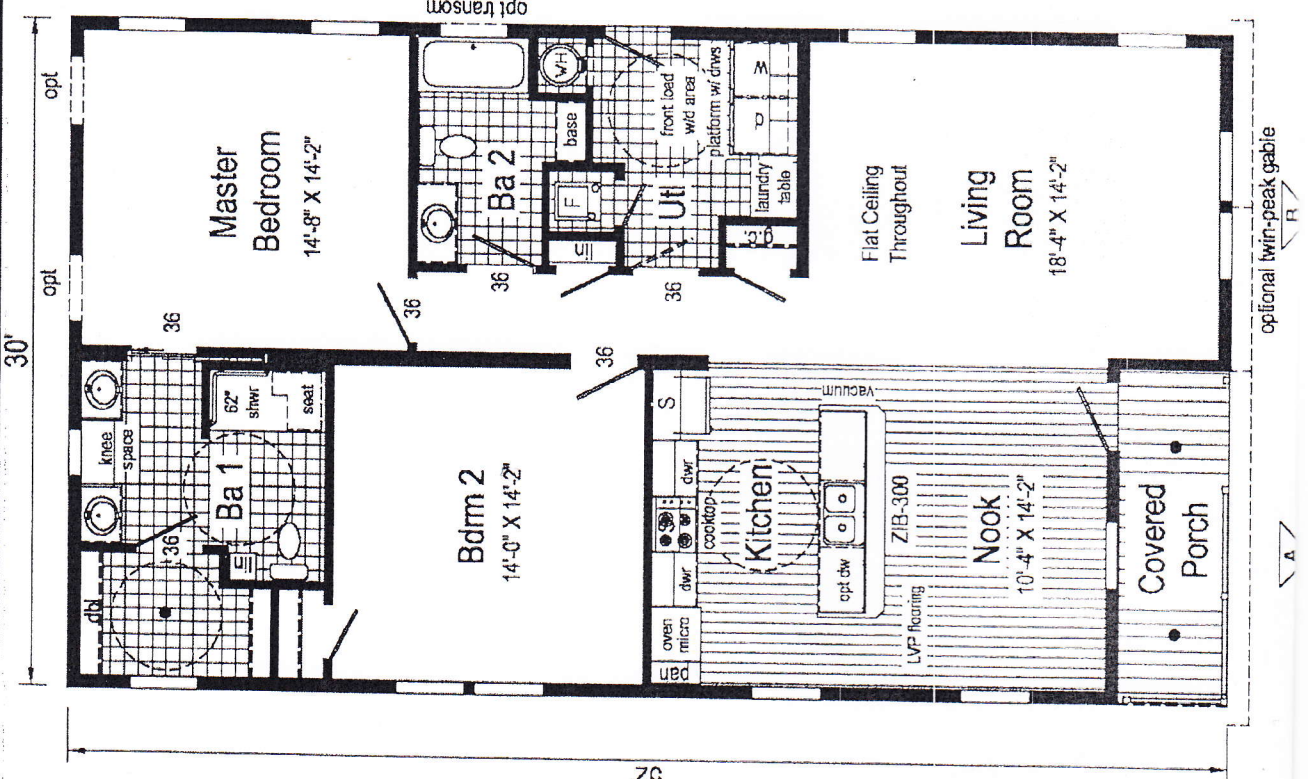

Optional
Clearview
Entertainment
Wall

30' opt

opt

52

Optional
Stairwell

RX861-A 3252 Approx. 1485 Sq. Ft.

Forever Home 3

△ = Hitch end of home and box label

S = Std. 4" staggered cabinet/top 12" staggered

○ = 60 inch mobility space

LVP = Luxury Vinyl Plank

● = Std. can light