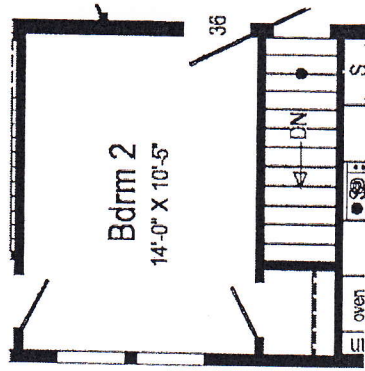

Optional
Clearview
Entertainment
Wall

30' opt

opt

52

Optional
Stairwell

RX861-A 3252 Approx. 1485 Sq. Ft.

Forever Home 3

△ = Hitch end of home and box label

S = Std. 4" staggered cabinet/top 12" staggered

○ = 60 inch mobility space

LVP = Luxury Vinyl Plank

● = Std. can light