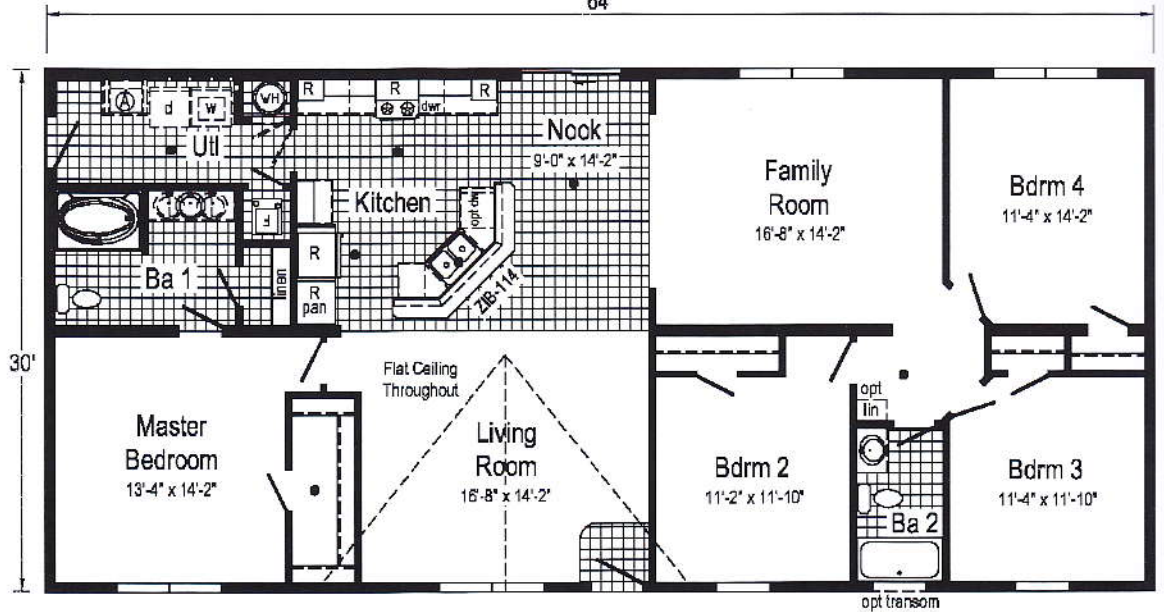

4 Bedroom
2 Bath

Opt Glamour Bath
(omits linen)

Opt. Corner Shower

Optional Chef's Signature Hood

Curb Side Exterior Options

Opt Freezer/Ref. Combo