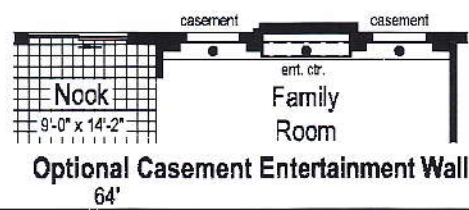

4 Bedroom
2 Bath

Opt Glamour Bath
(omits linen)

Opt. Corner Shower

Optional Chef's Signature Hood

Curb Side Exterior Options

Opt Freezer/Ref. Combo