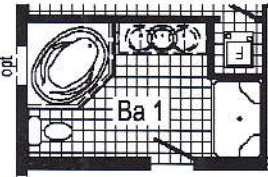

4 Bedroom
2 Bath

Opt Glamour Bath
(omits linen)

Opt. Corner Shower

Optional Chef's Signature Hood

Curb Side Exterior Options

Opt Freezer/Ref. Combo