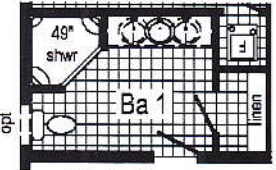

4 Bedroom
2 Bath

Opt Glamour Bath
(omits linen)

Opt. Corner Shower

Optional Chef's Signature Hood

Curb Side Exterior Options

Opt Freezer/Ref. Combo