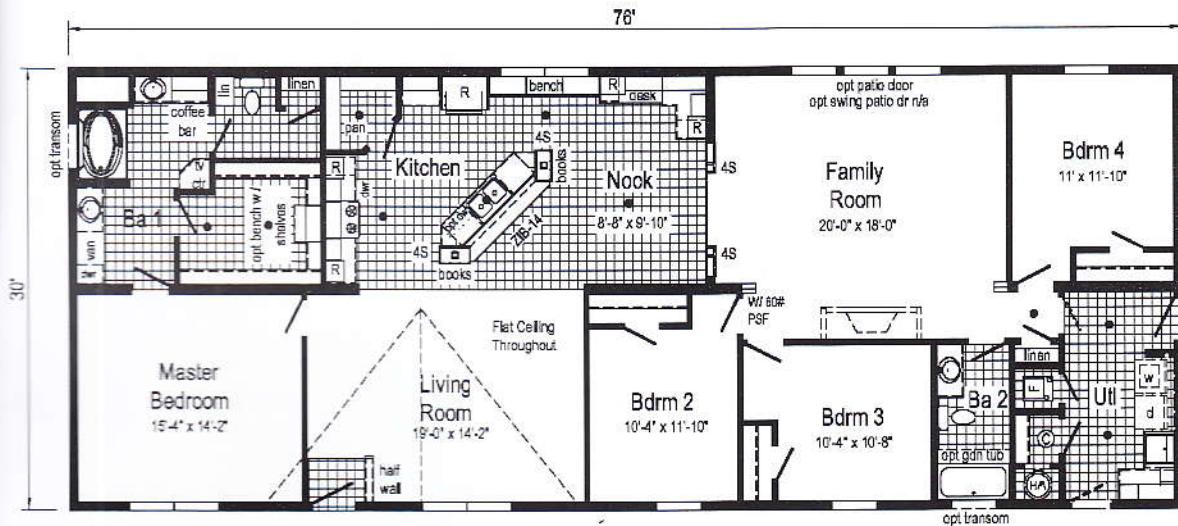

**Optional Glamour Bath**  
(omits linen)

**Optional Tranquility Shower**

**Opt Freezer/Ref. Combo**  
(frz/ref. combo only with flat ceiling)

**Optional Chef's Signature Hood**  
(only with flat ceiling)

**Optional Stairwell**