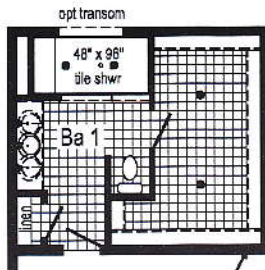

**Optional Glamour Bath**  
(omits linen)

**Optional Tranquility Shower**

**Opt Freezer/Ref. Combo**  
(frz/ref. combo only with flat ceiling)

**Optional Chef's Signature Hood**  
(only with flat ceiling)