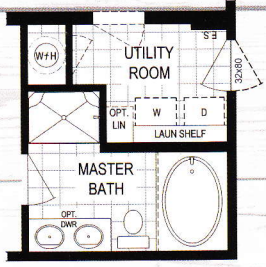

OPTIONAL RECESSED ENTRY
(NOT AVAILABLE WITH BASEMENT STAIRWELL)

OPTIONAL DELUXE BATH

NOTE:
A GAS WATER HEATER WILL REQUIRE
AN AC ON A HUD HOME

OPTIONAL ENTRY CLOSET

OPTIONAL BASEMENT STAIRWELL