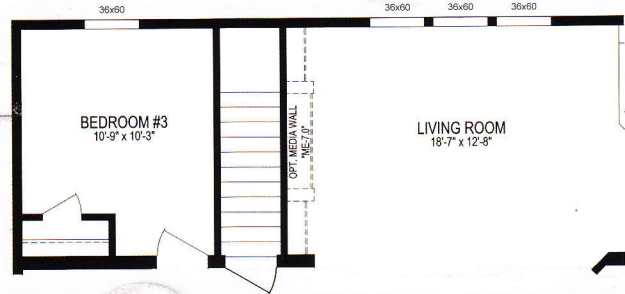

OPTIONAL RECESSED ENTRY
(NOT AVAILABLE WITH BASEMENT STAIRWELL)

OPTIONAL DELUXE BATH

NOTE:
A GAS WATER HEATER WILL REQUIRE
AN AC ON A HUD HOME

OPTIONAL ENTRY CLOSET

OPTIONAL BASEMENT STAIRWELL