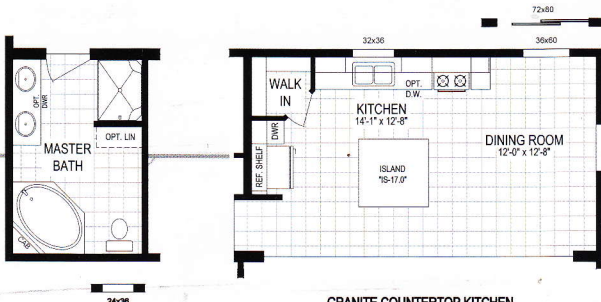

2 BEDROOM LAYOUT

OPTIONAL END ENTRY w/ FRONT PORCH

8' PORCH OPTION w/ END ENTRY

GRANITE COUNTERTOP KITCHEN

OPTIONAL BASEMENT STAIRWELL

OPTIONAL DELUXE BATH