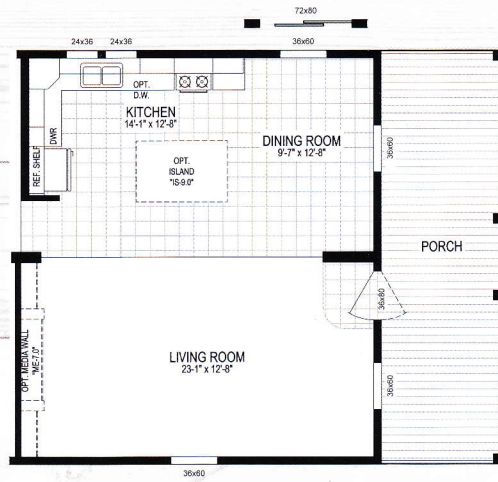

2 BEDROOM LAYOUT

OPTIONAL END ENTRY w/ FRONT PORCH

8' PORCH OPTION w/ END ENTRY

GRANITE COUNTERTOP KITCHEN

OPTIONAL BASEMENT STAIRWELL

OPTIONAL DELUXE BATH