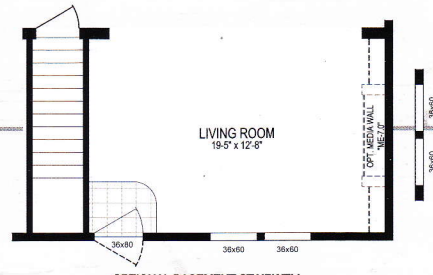

2 BEDROOM LAYOUT

OPTIONAL END ENTRY w/ FRONT PORCH

8' PORCH OPTION w/ END ENTRY

GRANITE COUNTERTOP KITCHEN

OPTIONAL BASEMENT STAIRWELL

OPTIONAL DELUXE BATH