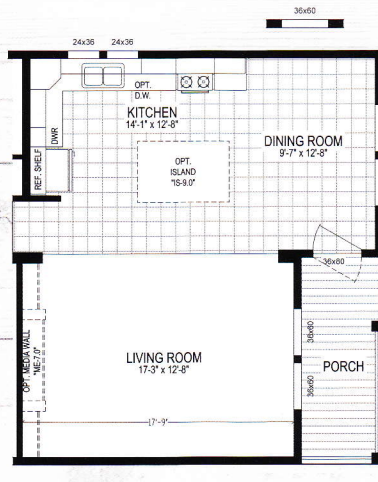

2 BEDROOM LAYOUT

OPTIONAL END ENTRY w/ FRONT PORCH

8' PORCH OPTION w/ END ENTRY

GRANITE COUNTERTOP KITCHEN

OPTIONAL BASEMENT STAIRWELL

OPTIONAL DELUXE BATH