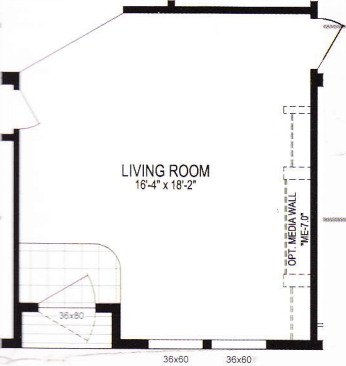

76'-0"

GOURMET KITCHEN WITH SURFACE COOK TOP, BUILT IN OVEN & MICROWAVE

OPTIONAL MASTER BEDROOM WALK IN CLOSET (REPLACES RETREAT)

OPTIONAL BASEMENT STAIRWELL

OPTIONAL DELUXE BATH (w/ CORNER DECK TUB)