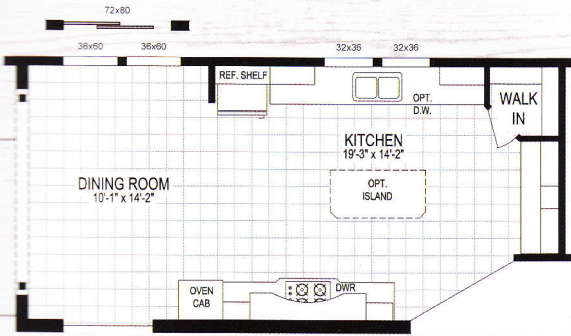

76'-0"

GOURMET KITCHEN WITH SURFACE COOK TOP, BUILT IN OVEN & MICROWAVE

OPTIONAL MASTER BEDROOM WALK IN CLOSET (REPLACES RETREAT)

OPTIONAL BASEMENT STAIRWELL

OPTIONAL DELUXE BATH (w/ CORNER DECK TUB)