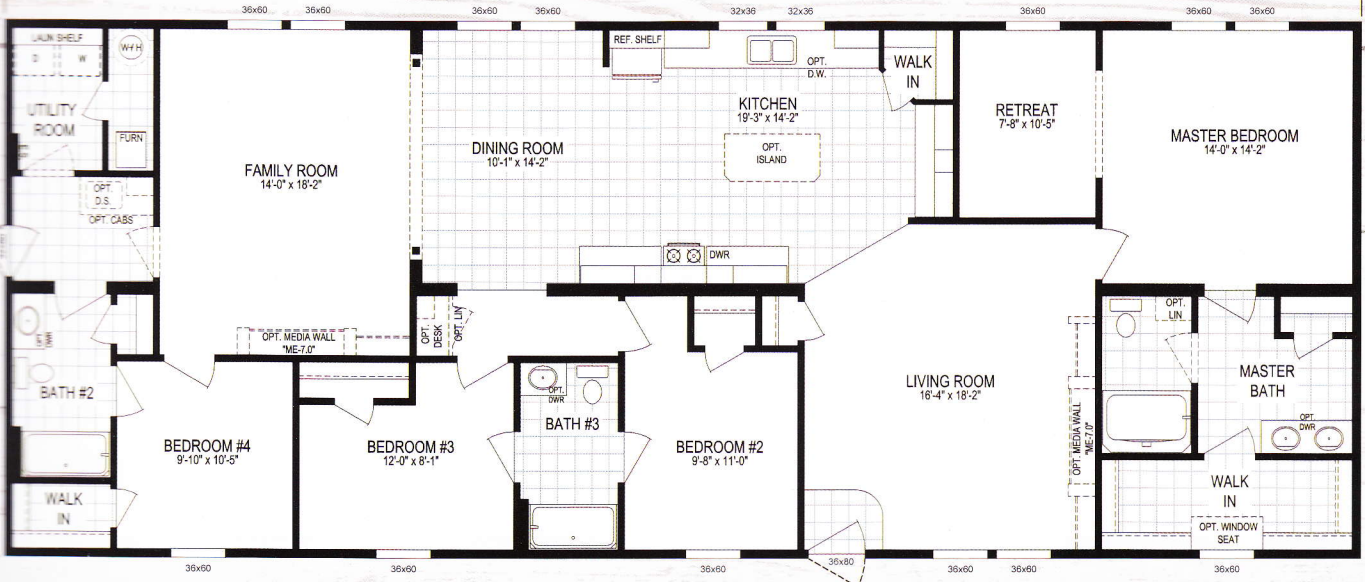

76'-0"

GOURMET KITCHEN WITH SURFACE COOK TOP, BUILT IN OVEN & MICROWAVE

OPTIONAL MASTER BEDROOM WALK IN CLOSET (REPLACES RETREAT)

OPTIONAL BASEMENT STAIRWELL

OPTIONAL DELUXE BATH (w/ CORNER DECK TUB)