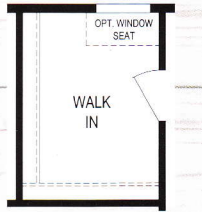

76'-0"

GOURMET KITCHEN WITH SURFACE COOK TOP, BUILT IN OVEN & MICROWAVE

OPTIONAL MASTER BEDROOM WALK IN CLOSET (REPLACES RETREAT)

OPTIONAL BASEMENT STAIRWELL

OPTIONAL DELUXE BATH (w/ CORNER DECK TUB)