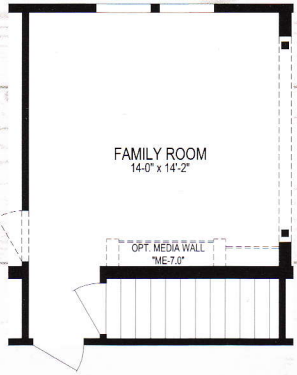

76'-0"

GOURMET KITCHEN WITH SURFACE COOK TOP, BUILT IN OVEN & MICROWAVE

OPTIONAL MASTER BEDROOM WALK IN CLOSET (REPLACES RETREAT)

OPTIONAL BASEMENT STAIRWELL

OPTIONAL DELUXE BATH (w/ CORNER DECK TUB)