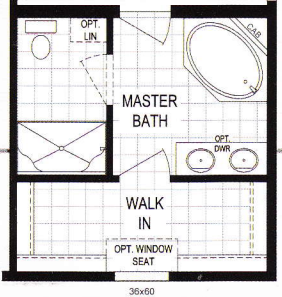

76'-0"

GOURMET KITCHEN WITH SURFACE COOK TOP, BUILT IN OVEN & MICROWAVE

OPTIONAL MASTER BEDROOM WALK IN CLOSET (REPLACES RETREAT)

OPTIONAL BASEMENT STAIRWELL

OPTIONAL DELUXE BATH (w/ CORNER DECK TUB)