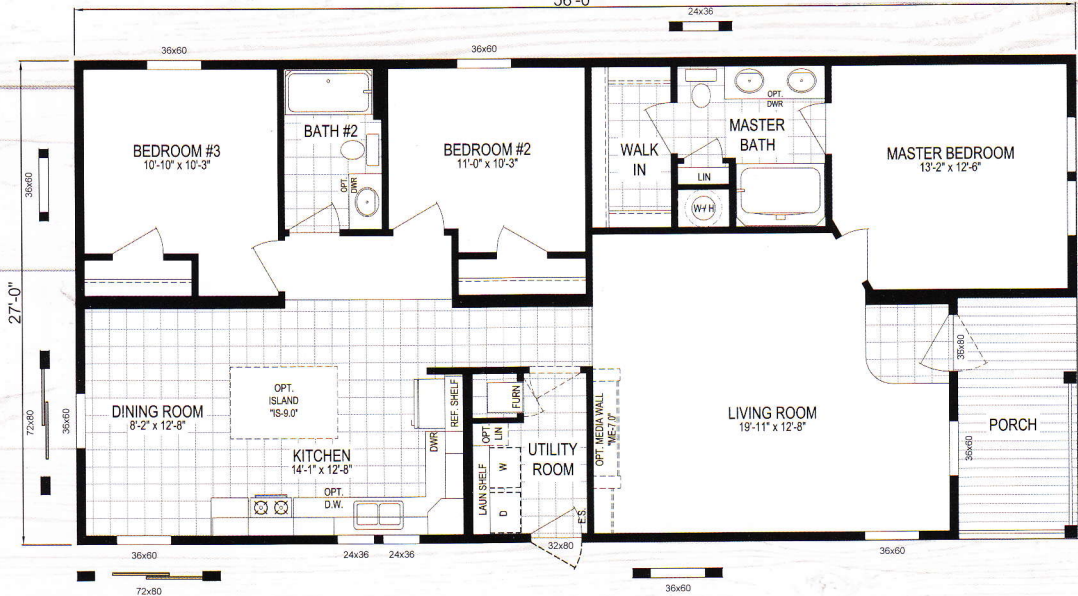

56'-0"

27'-0"

GRANITE COUNTERTOP KITCHEN

OPTIONAL BASEMENT STAIRWELL

OPTIONAL WATER HEATER DOOR