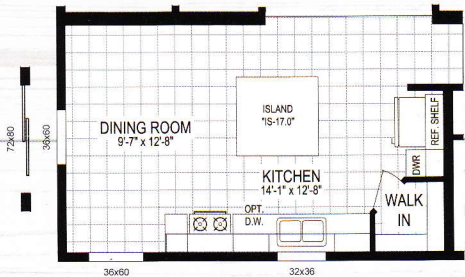

56'-0"

27'-0"

GRANITE COUNTERTOP KITCHEN

OPTIONAL BASEMENT STAIRWELL

OPTIONAL WATER HEATER DOOR