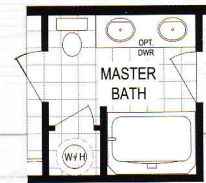

56'-0"

27'-0"

GRANITE COUNTERTOP KITCHEN

OPTIONAL BASEMENT STAIRWELL

OPTIONAL WATER HEATER DOOR