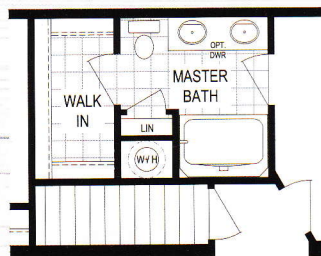

56'-0"

27'-0"

GRANITE COUNTERTOP KITCHEN

OPTIONAL BASEMENT STAIRWELL

OPTIONAL WATER HEATER DOOR