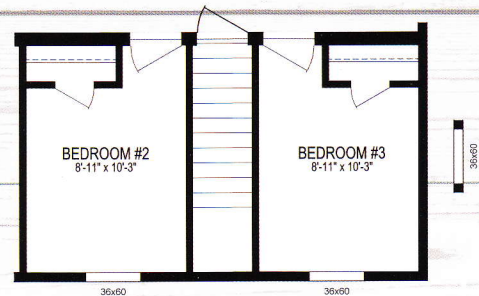

GRANITE COUNTERTOP KITCHEN

DELUXE BATH OPTION

OPTIONAL BASEMENT STAIRWELL