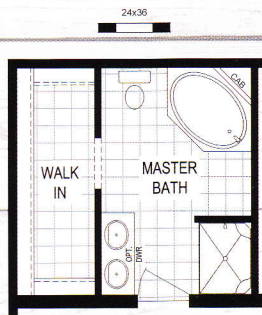

GRANITE COUNTERTOP KITCHEN

DELUXE BATH OPTION

OPTIONAL BASEMENT STAIRWELL