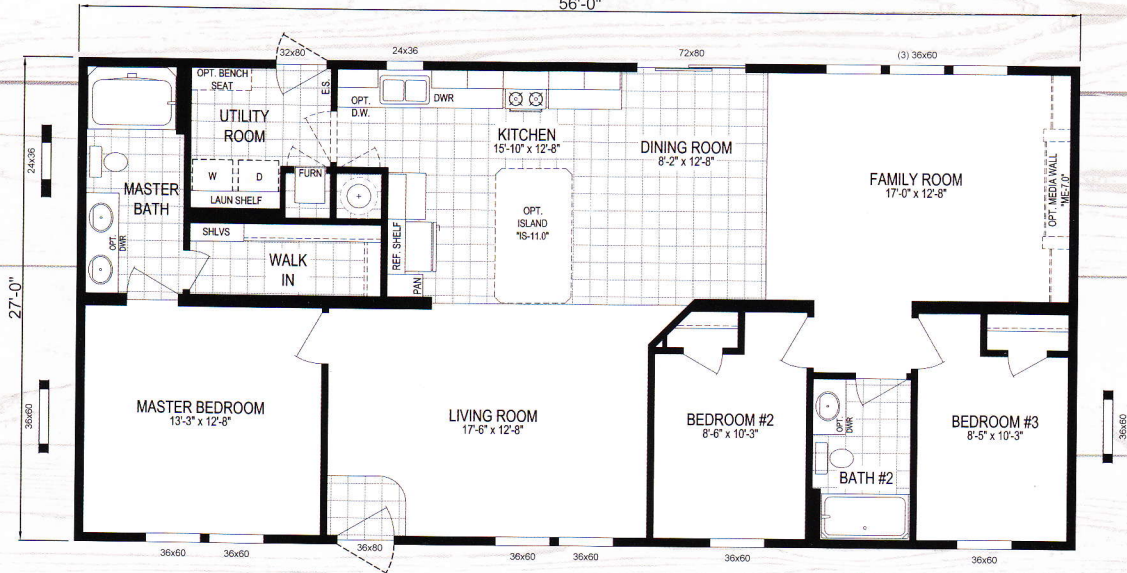

56'-0"

GOURMET KITCHEN WITH
SURFACE COOKTOP, BUILT-IN
OVEN & MICROWAVE

OPTIONAL END ENTRY

OPTIONAL RECESSED ENTRY

OPTIONAL BASEMENT STAIRWELL