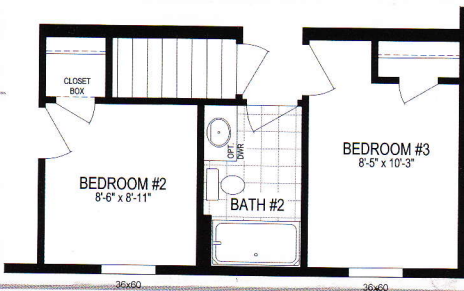

56'-0"

GOURMET KITCHEN WITH
SURFACE COOKTOP, BUILT-IN
OVEN & MICROWAVE

OPTIONAL END ENTRY

OPTIONAL RECESSED ENTRY

OPTIONAL BASEMENT STAIRWELL