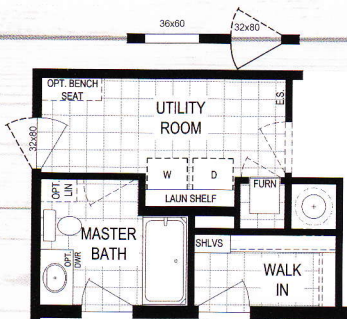

56'-0"

GOURMET KITCHEN WITH
SURFACE COOKTOP, BUILT-IN
OVEN & MICROWAVE

OPTIONAL END ENTRY

OPTIONAL RECESSED ENTRY

OPTIONAL BASEMENT STAIRWELL