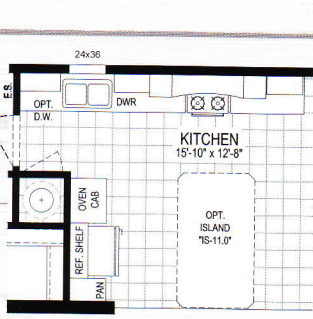

56'-0"

GOURMET KITCHEN WITH
SURFACE COOKTOP, BUILT-IN
OVEN & MICROWAVE

OPTIONAL END ENTRY

OPTIONAL RECESSED ENTRY

OPTIONAL BASEMENT STAIRWELL