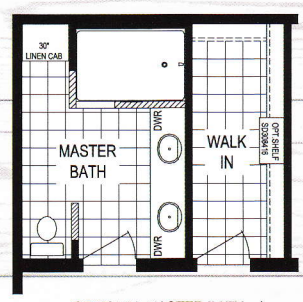

OPTIONAL DELUXE BATH
(w/ CORNER DECK TUB)
OPT. "A"

OPTIONAL MASTER BATH w/
72" CERAMIC SHOWER

OPTIONAL DELUXE BATH
w/ 72" SOAKER TUB

OPTIONAL BASEMENT STAIRWELL