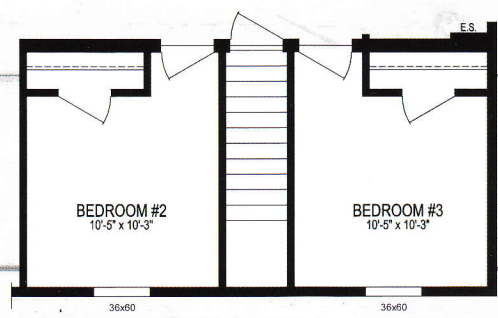

OPTIONAL DELUXE BATH
(w/ CORNER DECK TUB)
OPT. "A"

OPTIONAL MASTER BATH w/
72" CERAMIC SHOWER

OPTIONAL DELUXE BATH
w/ 72" SOAKER TUB

OPTIONAL BASEMENT STAIRWELL