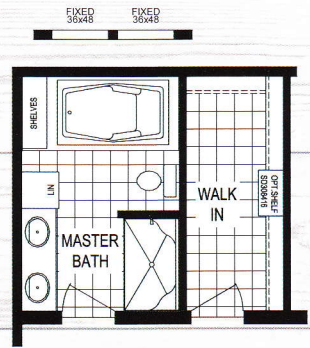

OPTIONAL DELUXE BATH
(w/ CORNER DECK TUB)
OPT. "A"

OPTIONAL MASTER BATH w/
72" CERAMIC SHOWER

OPTIONAL DELUXE BATH
w/ 72" SOAKER TUB

OPTIONAL BASEMENT STAIRWELL