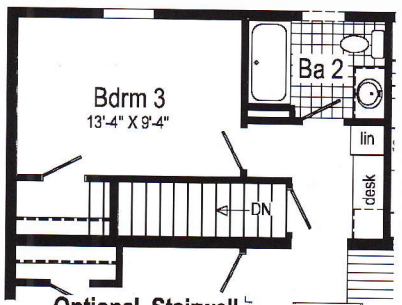

Curb Side Exterior Options

Ⓐ = Std frz spc, opt ulk sink or bench S = Std, 4" staggered cabinet/opt 12" staggered

Optional Glamour Bath

Optional 4' x 6' Walk-In Tile Shower

Optional Chef's Signature Hood