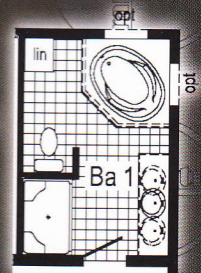

Curb Side Exterior Options

Ⓐ = Std frz spc, opt ulk sink or bench S = Std, 4" staggered cabinet/opt 12" staggered

Optional Glamour Bath

Optional 4' x 6' Walk-In Tile Shower

Optional Chef's Signature Hood