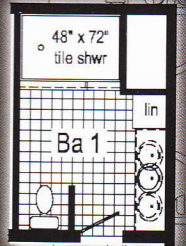

Curb Side Exterior Options

Ⓐ = Std frz spc, opt ulk sink or bench S = Std, 4" staggered cabinet/opt 12" staggered

Optional Glamour Bath

Optional 4' x 6' Walk-In Tile Shower

Optional Chef's Signature Hood