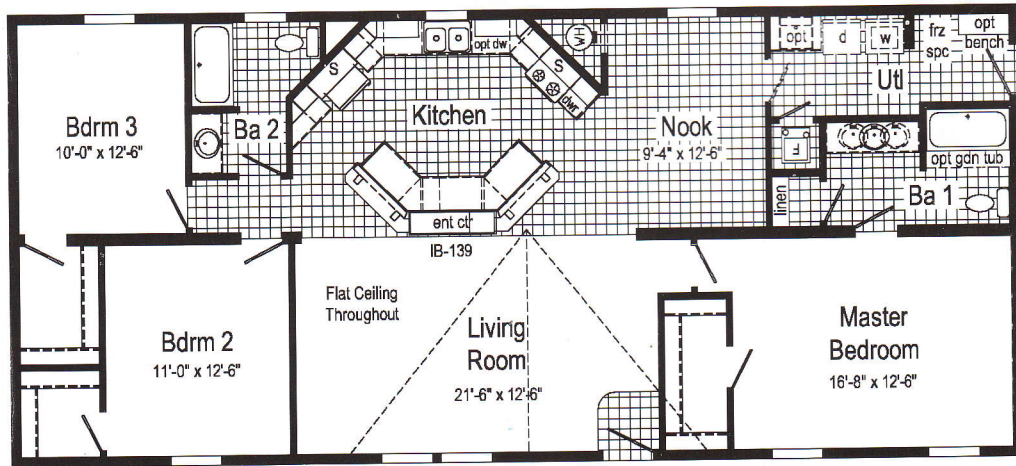

Optional Stairwell

60'

Opt. Corner Shower

Opt. Can Pantry

26'-8"

S - Std. 4" staggered cabinet

opt picture window