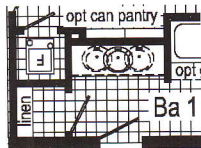

Optional Stairwell

60'

Opt. Corner Shower

Opt. Can Pantry

26'-8"

S - Std. 4" staggered cabinet

opt picture window