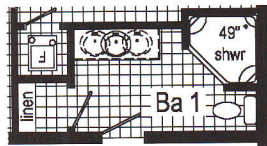

Optional Stairwell

60'

Opt. Corner Shower

Opt. Can Pantry

26'-8"

S - Std. 4" staggered cabinet

opt picture window